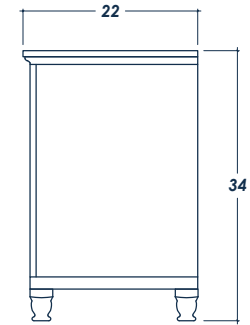

30" ISABEL

FRONT VIEW

(no counter top)

top crown: $\frac{3}{4}$
thick frame bottom: 2

SIDE VIEW

(with counter top)

BACK VIEW

(no counter top)

ISOMETRIC VIEW

(with counter top)