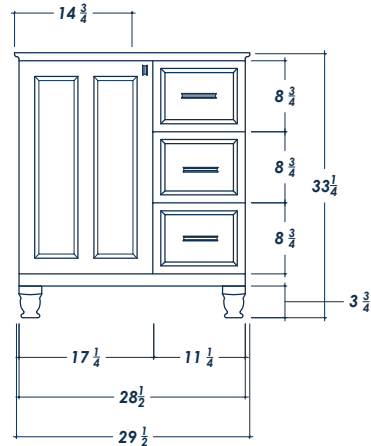

30" ISABEL

FRONT VIEW

(no counter top)

top crown: $\frac{3}{4}$
thick frame bottom: 2

SIDE VIEW

(with counter top)

BACK VIEW

(no counter top)

ISOMETRIC VIEW

(with counter top)