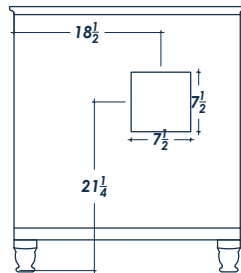

30" ISABEL

FRONT VIEW

(no counter top)

top crown: $\frac{3}{4}$
thick frame bottom: 2

SIDE VIEW

(with counter top)

BACK VIEW

(no counter top)

ISOMETRIC VIEW

(with counter top)