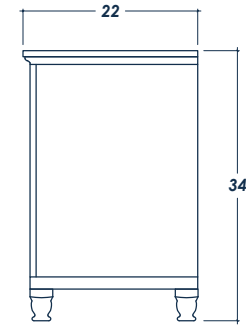

42" ISABEL

FRONT VIEW

(no counter top)

top crown: $\frac{3}{4}$
thick frame bottom: 2

SIDE VIEW

(with counter top)

BACK VIEW

(no counter top)

ISOMETRIC VIEW

(with counter top)