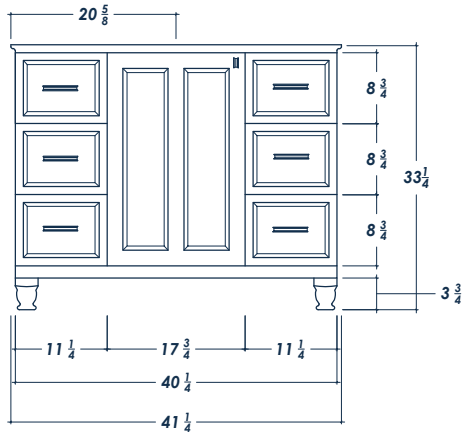

42" ISABEL

FRONT VIEW

(no counter top)

top crown: $\frac{3}{4}$
thick frame bottom: 2

SIDE VIEW

(with counter top)

BACK VIEW

(no counter top)

ISOMETRIC VIEW

(with counter top)