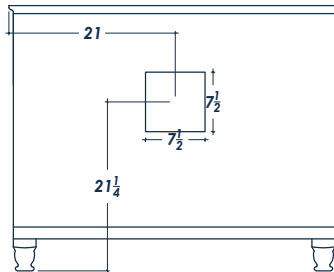

42" ISABEL

FRONT VIEW

(no counter top)

top crown: $\frac{3}{4}$
thick frame bottom: 2

SIDE VIEW

(with counter top)

BACK VIEW

(no counter top)

ISOMETRIC VIEW

(with counter top)